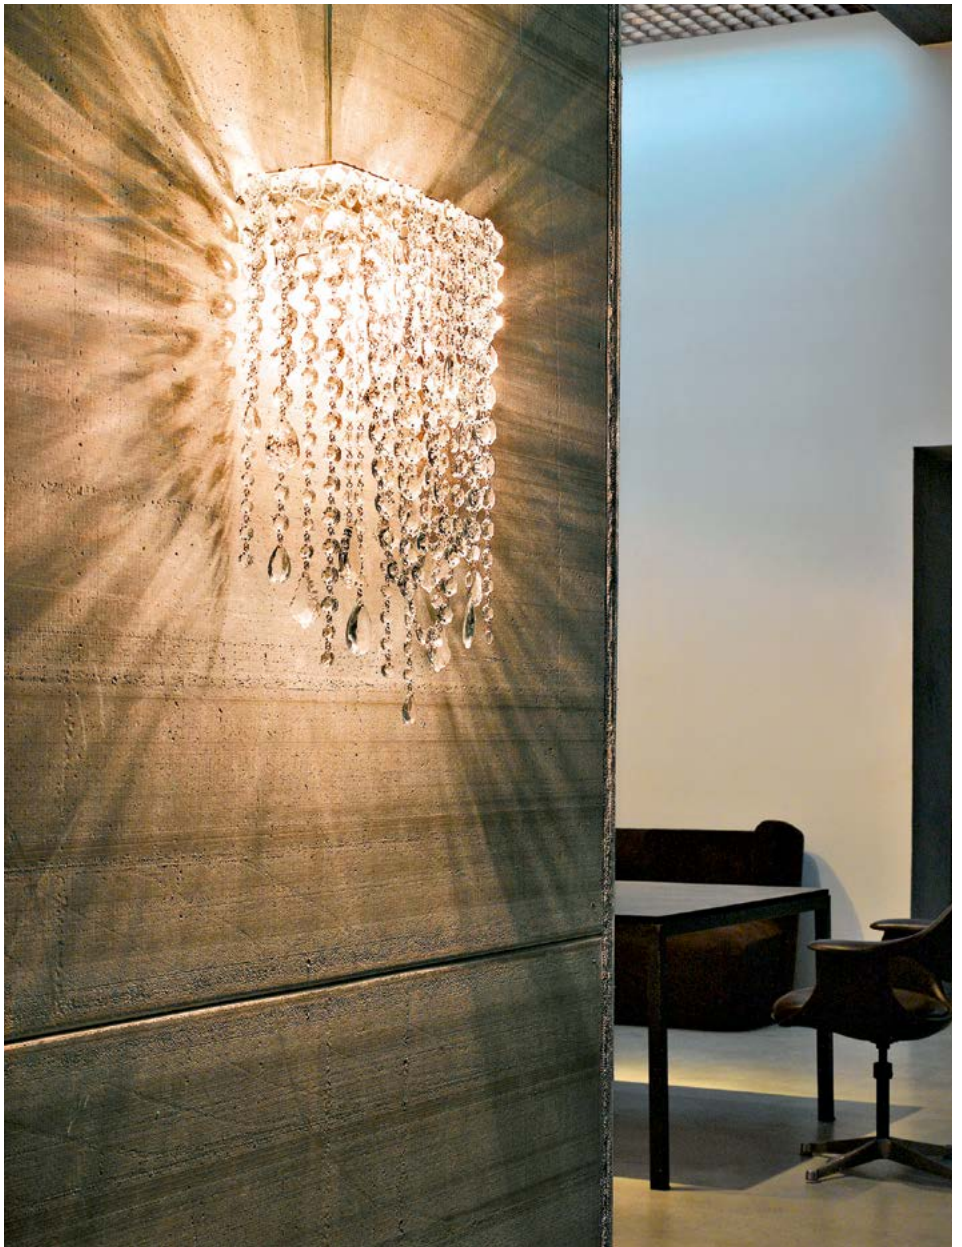

LOLLI e MEMMOLI

LOLLI e MEMMOLI

Via Fratelli Vivarini 7, I-20141 Milano, Italy
tel +39 02 895 023 42 fax +39 02 895 409 74
info@lollimemmoli.it www.lollimemmoli.it

in the picture Vladinia rectangular 30

Vladinia rectangular applique

Design by Ivan Lolli and Mario Memmoli
1998

Wall lamp providing diffused light. Rectangle shaped applique is made of crystal cascade chains and pendants of various shapes, to compose a precious fringed and irregular decoration.

Authenticity and holograms Each lamp Lolli e Memmoli is a unique piece and made by hand.

Each lamp is however submitted to a strict quality control, which grants a perfect integrity and functionality. Any asymmetries are considered inherent feature of the product, expression of its unique character and craft.

Each lamp is provided with a signed metal badge on the structure proving its authenticity. Each lamp is identified by a numbered hologram put on its certificate and its structure.

Lolli e Memmoli lamps are Made in Italy product and produced entirely in Italy with parts of Italian preferential origin.

Registered Ornamental Design n° MI2013O000061

Model	Dimensions	Specifications	Technical details
20	L 20 x D 11 x H 40 cm	Mounting wall Environment indoor Construction Material italian crystal colored or clear, iron chrome plated structure Customizations available on request	Light source LED E14-5W class A+ supported E14 bulbs class range A++, A, B, C, D, E. Voltage 230V Electrical cable 3 x 0,75 mmq Packaging timber box treated in compliance with ISPM15 Certifications: IP20 CE
30	L 30 x D 11 x H 50 cm		
40	L 40 x D 12,5 x H 70 cm